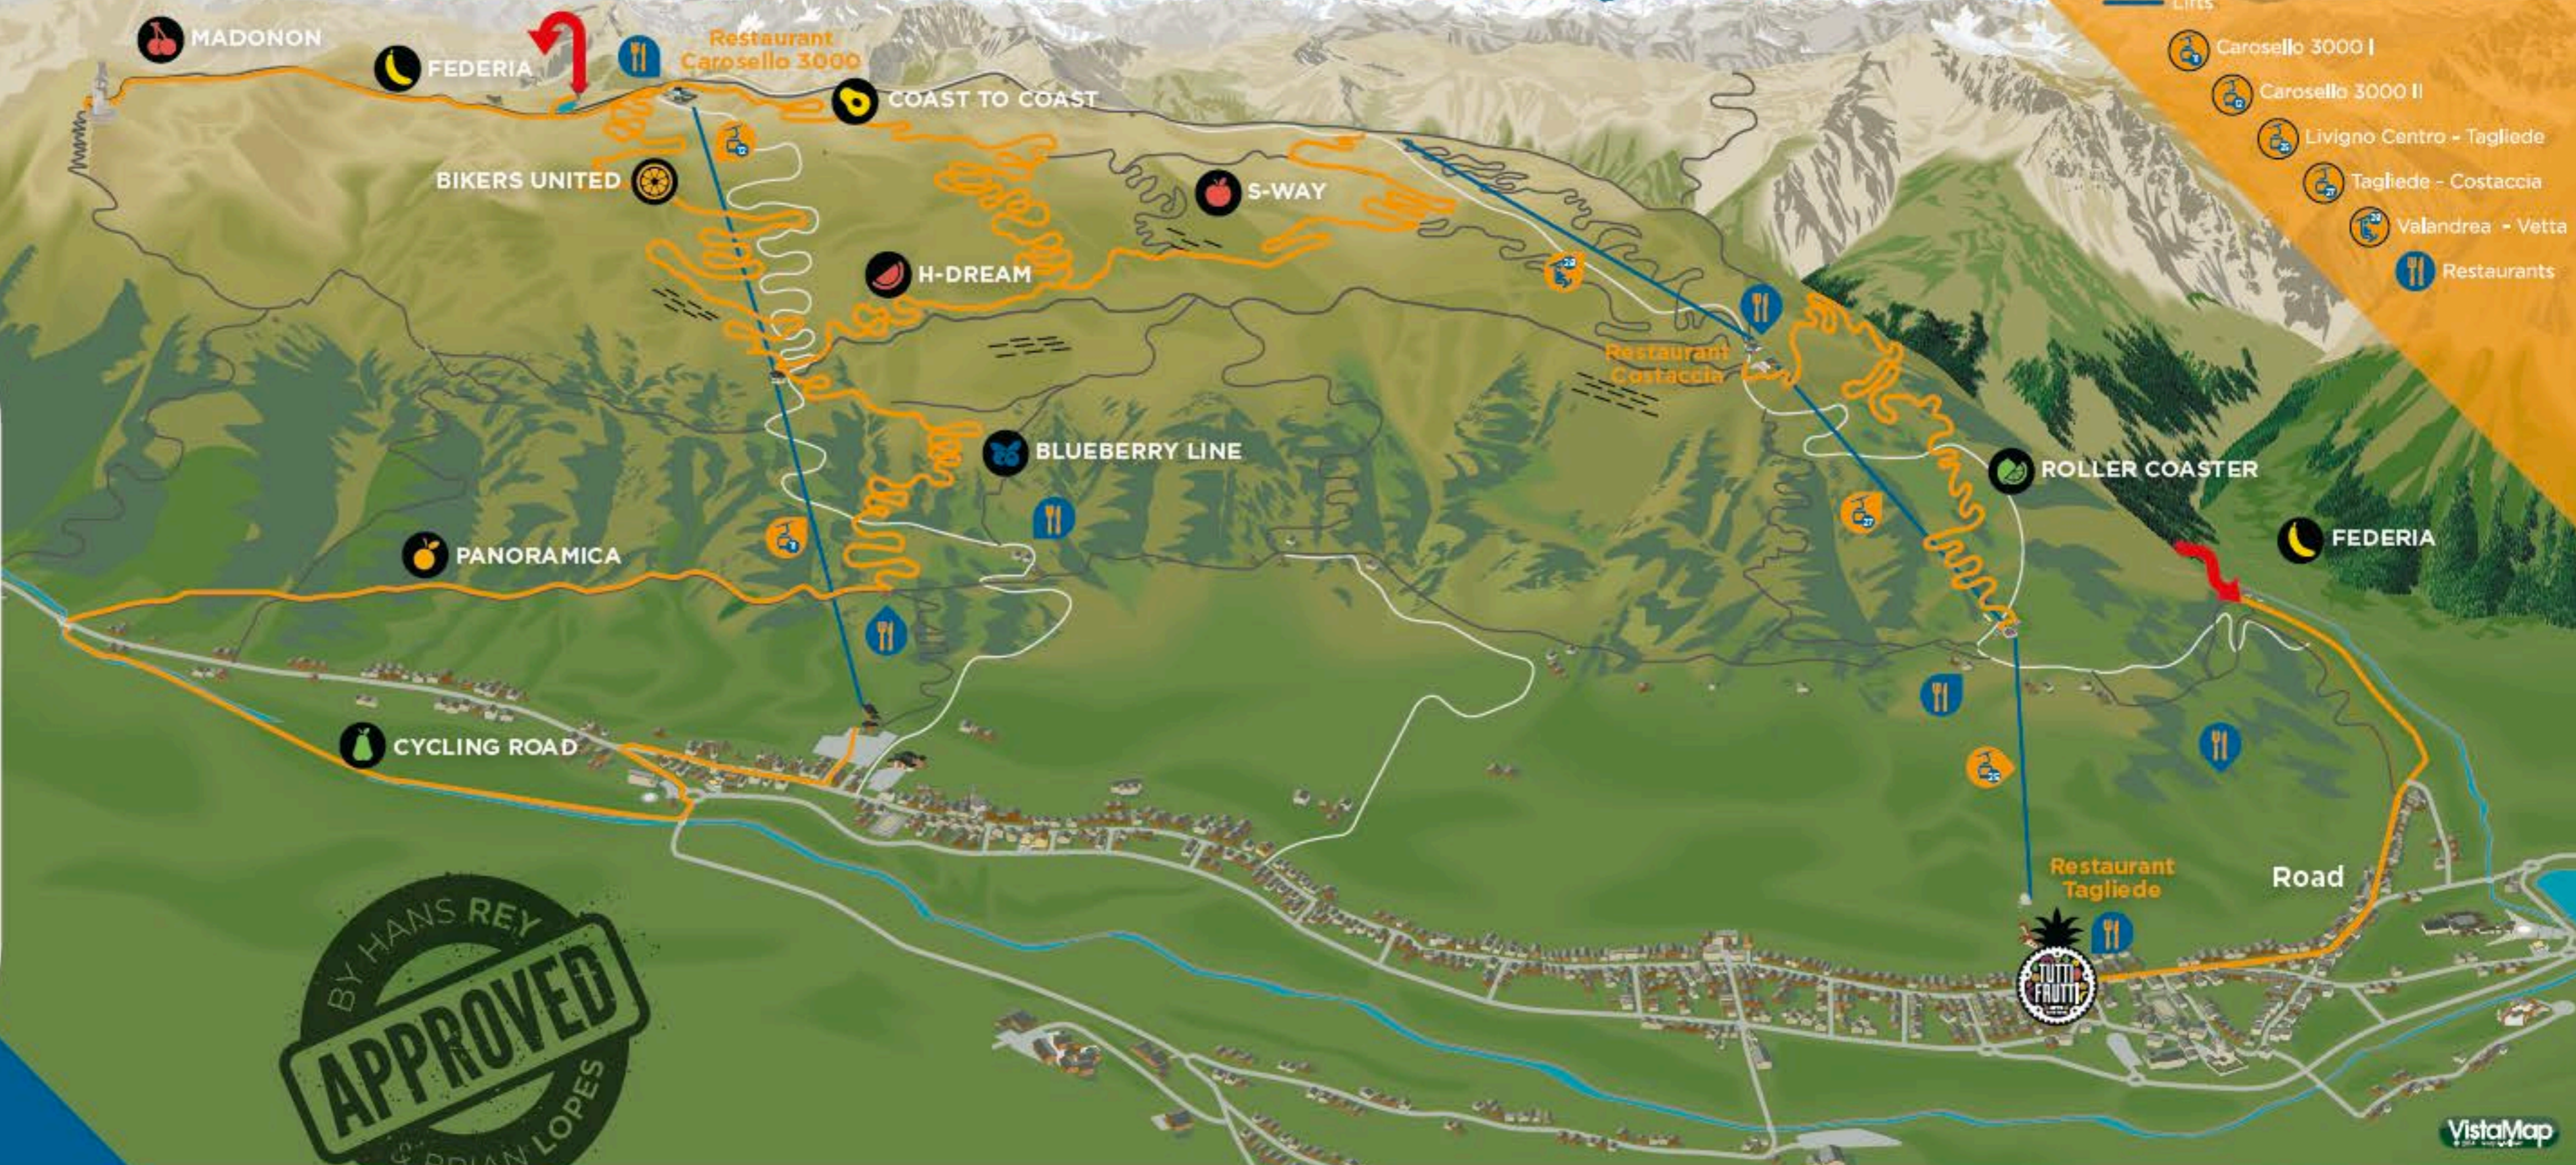

# TUTTI FRUTTI EPIC MTB TOUR

- Tutti Frutti Epic mtb tour
- Trail #10 Val Federia backside of mountain (not visible on this map)
- Other trails
- White roads
- Lifts

## LEGEND

- Carosello 3000 I
- Carosello 3000 II
- Livigno Centro - Tagliede
- Tagliede - Costaccia
- Valandrea - Vetta
- Restaurants

**TUTTI FRUTTI**  
MTB EPIC TOUR

**1 DAY TOUR**  
**1 LIFT PASS**  
**10 MTB TRAILS**  
**45 KM LONG**  
**3500 M VERTICAL DROP**  
**85 M UPHILL**  
**ENJOY!**

### TUTTI FRUTTI ALTIMETRY

## USE THE RIGHT BIKE

USA LA BICI GIUSTA

|                   |               |            |
|-------------------|---------------|------------|
|                   |               |            |
| ALL MTN/ENDURO    | CROSS-COUNTRY | FAT        |
|                   |               |            |
| FREERIDE/DOWNHILL | CITY BIKE     | OLD SCHOOL |